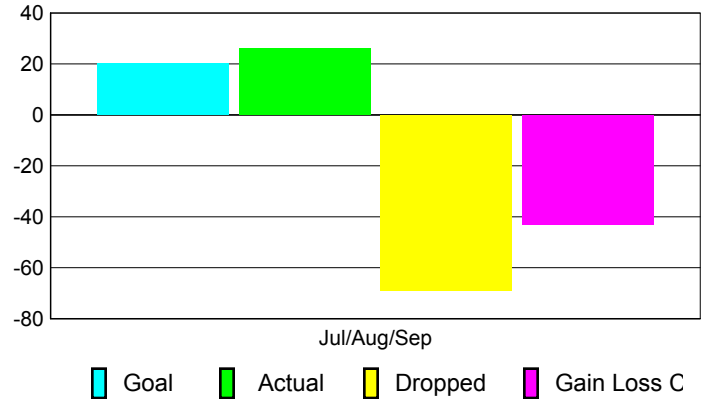

Membership Results 2010-2011

Goal, New, Dropped, Gain/Loss